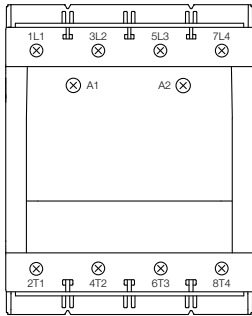

AF116 ... AF370 4-pole contactors

Terminal marking and positioning

AF116 ... AF370 contactors - AC / DC operated

Standard devices without addition of auxiliary contacts

AF116 ... AF370-40-00

AF116 ... AF370-40-00