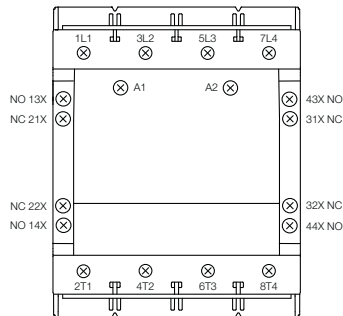

AF116 ... AF370-40-22