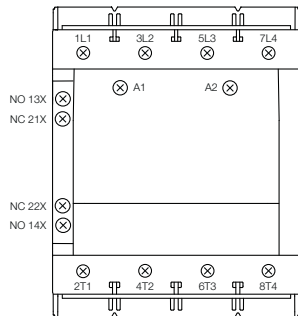

AF116 ... AF370-40-11